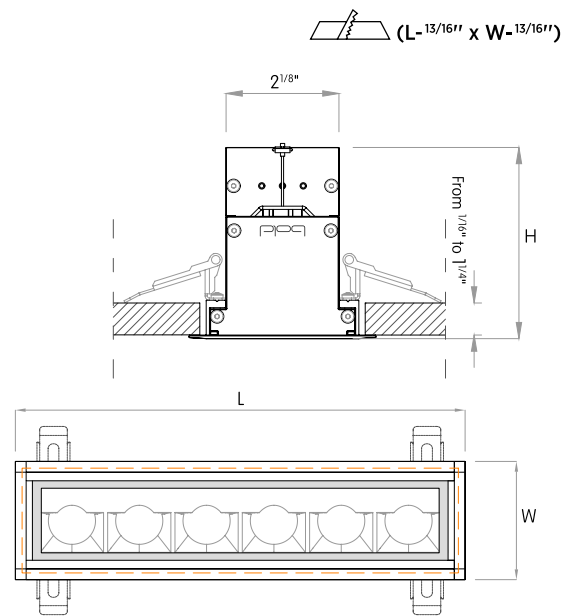

MOUNTING FLEXIBILITY

SURFACE MOUNTED

Actual

L= 24¹/₂" | 36⁵/₁₆" | 48¹/₈" | 59⁵/₁₆" | Continuous runs

W= 2¹³/₁₆"

H= 3⁹/₁₆"

RECESSED WITH TRIM

Actual

L= 13³/₁₆" | 25" | 36¹³/₁₆" | 48⁵/₈" | 60⁷/₁₆" | Continuous runs

W= 3⁷/₁₆"

H= 3⁹/₁₆"

MOUNTING FLEXIBILITY

 ($L+1/16'' \times W+1/16''$)

RECESSED TRIMLESS

Actual

L= 24^{5/8}" | 36^{3/8}" | 48^{1/4}" | 60" | Continuous runs

DIMENSIONS TABLE

		12"		24"		36"		48"		60"					
		Height		Width		Actual Length		Actual Length		Actual Length					
		mm	inch	mm	inch	mm	inch	mm	inch	mm	inch				
Surface Mounted		91	3 9/16	72	2 13/16			623	24 1/2	923	36 5/16	1223	48 1/8	1523	59 15/16
Recessed with Trim		91	3 9/16	88	3 7/16	335	13 3/16	635	25	935	36 13/16	1235	48 5/8	1535	60 7/16
Recessed Trimless		93	3 11/16	75	2 15/16			625	24 5/8	925	36 3/8	1225	48 1/4	1525	60
Pendant		91	3 9/16	72	2 13/16			623	24 1/2	923	36 5/16	1223	48 1/8	1523	59 15/16
Inground (with housing)		92	3 5/8	95	3 3/4	325	12 13/16	625	24 5/8	925	36 7/16	1225	48 1/4	1525	60
Wall Mounted		91	3 9/16	72	2 13/16			623	24 1/2	923	36 5/16	1223	48 1/8	1523	59 15/16