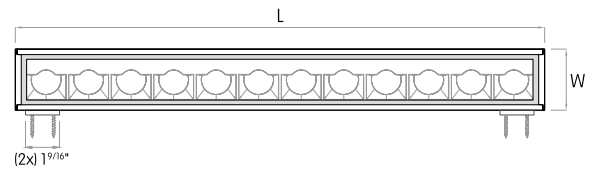

W= 2^{15/16}"

H= 3^{1/16}"

INGROUND

Actual

L= 12^{13/16}" | 24^{5/8}" | 36^{7/16}" | 48^{1/4}" | 60" | Continuous runs

W1= 3" | W2= 3^{3/4}"

H= 3^{5/8}"

MOUNTING FLEXIBILITY

PENDANT

Actual
 L= 24¹/₂" | 36⁵/₁₆"
 | 48¹/₈" | 59¹⁵/₁₆" |
 Continuous runs
 W= 2¹³/₁₆"
 H= 3⁹/₁₆"
 X= 59"

WALL MOUNTED

Actual
 L= 24¹/₂" | 36⁵/₁₆" | 48¹/₈" | 59¹⁵/₁₆" | Continuous runs
 W= 2¹³/₁₆"
 H= 3⁹/₁₆"

DIMENSIONS TABLE

		12"		24"		36"		48"		60"					
		Height		Width		Actual Length		Actual Length		Actual Length					
		mm	inch	mm	inch	mm	inch	mm	inch	mm	inch				
Surface Mounted		91	3 9/16	72	2 13/16			623	24 1/2	923	36 5/16	1223	48 1/8	1523	59 15/16
Recessed with Trim		91	3 9/16	88	3 7/16	335	13 3/16	635	25	935	36 13/16	1235	48 5/8	1535	60 7/16
Recessed Trimless		93	3 11/16	75	2 15/16			625	24 5/8	925	36 3/8	1225	48 1/4	1525	60
Pendant		91	3 9/16	72	2 13/16			623	24 1/2	923	36 5/16	1223	48 1/8	1523	59 15/16
Inground (with housing)		92	3 5/8	95	3 3/4	325	12 13/16	625	24 5/8	925	36 7/16	1225	48 1/4	1525	60
Wall Mounted		91	3 9/16	72	2 13/16			623	24 1/2	923	36 5/16	1223	48 1/8	1523	59 15/16