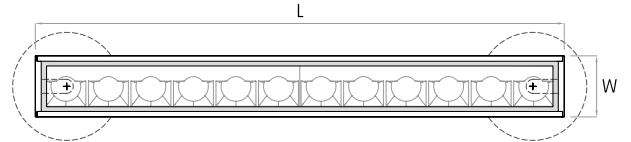

Actual
L= 24¹/₂" | 36⁵/₁₆"
| 48¹/₈" | 59¹⁵/₁₆" |
Continuous runs
W= 2¹³/₁₆"
H= 3⁹/₁₆"
X= 59"