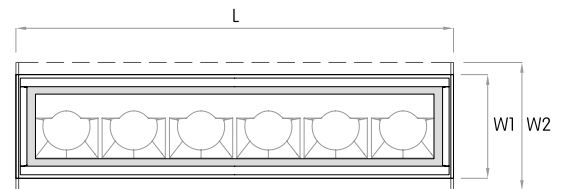

INGROUND

Actual

L= 12^{13/16}" | 24^{5/8}" | 36^{7/16}" | 48^{1/4}" | 60" | Continuous runs

W1= 3" | W2= 3^{3/4}"

H= 3^{5/8}"