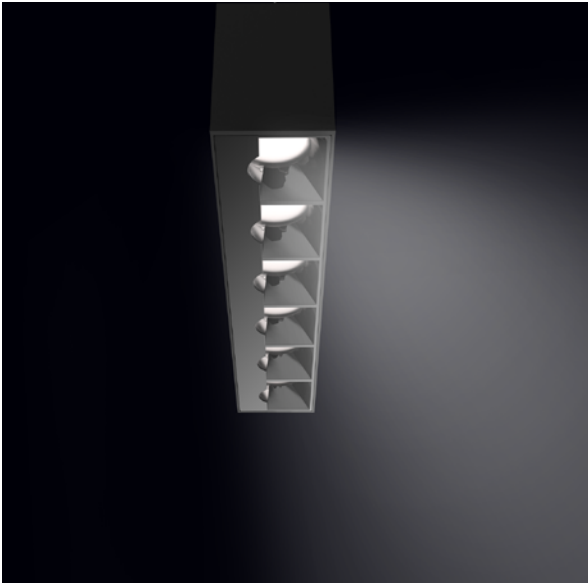

BILLET

WALLGRAZER / WALLWASHER

bold
lighting

The Billet family of products allows you to achieve uniformity throughout indoor and outdoor spaces while maintaining the same optical performance, light consistency, and overall aesthetics.

The Billet symmetrical baffles were designed to provide bold illumination while maintaining minimal glare. Like all Bold products, the Billet confidently delivers a flawless light distribution and a beautifully finished product.

OPTICAL FLEXIBILITY

BAFFLED WALLWASHER

Billet wallwash provides even illumination of vertical surfaces with a flexible setback of 1/8 to 1/6 of the wall height. This optic is ideal for washing large areas where exceptional uniformity is required.

BAFFLED WALLGRAZER

Billet wallgrazer delivers maximum performance for emphasizing textured and rough vertical surfaces. The standard output illuminates walls up to 14'-0" with outstanding transversal and longitudinal glare control.