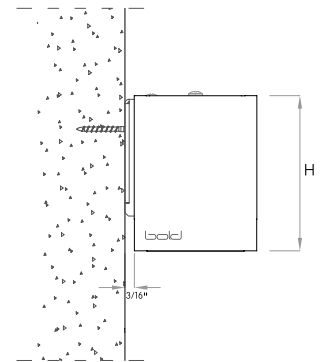

W= 2^{15/16}"

H= 3^{1/16}"

INGROUND

Actual

L= 12^{13/16}" | 24^{5/8}" | 36^{7/16}" | 48^{1/4}" | 60" | Continuous runs

W1= 3" | W2= 3^{3/4}"

H= 3^{5/8}"

MOUNTING FLEXIBILITY

PENDANT

Actual
 L= 24¹/₂" | 36⁵/₁₆"
 | 48¹/₈" | 59¹⁵/₁₆" |
 Continuous runs
 W= 2¹³/₁₆"
 H= 3⁹/₁₆"
 X= 59"

WALL MOUNTED

Actual
 L= 24¹/₂" | 36⁵/₁₆" | 48¹/₈" | 59¹⁵/₁₆" | Continuous runs
 W= 2¹³/₁₆"
 H= 3⁹/₁₆"

DIMENSIONS TABLE

		12"		24"		36"		48"		60"					
		Height		Width		Actual Length		Actual Length		Actual Length					
		mm	inch	mm	inch	mm	inch	mm	inch	mm	inch				
Surface Mounted		91	3 9/16	72	2 13/16			623	24 1/2	923	36 5/16	1223	48 1/8	1523	59 15/16
Recessed with Trim		91	3 9/16	88	3 7/16	335	13 3/16	635	25	935	36 13/16	1235	48 5/8	1535	60 7/16
Recessed Trimless		93	3 11/16	75	2 15/16			625	24 5/8	925	36 3/8	1225	48 1/4	1525	60
Pendant		91	3 9/16	72	2 13/16			623	24 1/2	923	36 5/16	1223	48 1/8	1523	59 15/16
Inground (with housing)		92	3 5/8	95	3 3/4	325	12 13/16	625	24 5/8	925	36 7/16	1225	48 1/4	1525	60
Wall Mounted		91	3 9/16	72	2 13/16			623	24 1/2	923	36 5/16	1223	48 1/8	1523	59 15/16