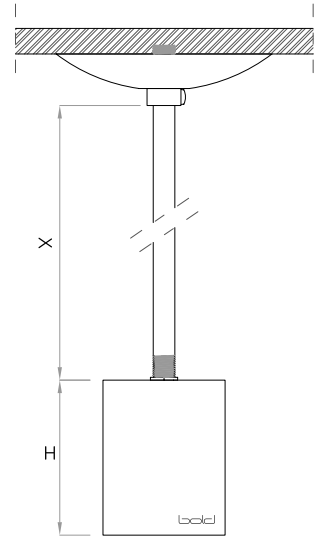

L= 13³/₁₆" | 25" | 36¹³/₁₆" | 48⁵/₈" | 60⁷/₁₆" | Continuous runs

W= 3⁷/₁₆"

H= 3⁹/₁₆"

MOUNTING FLEXIBILITY

 ($L+1/16'' \times W+1/16''$)

RECESSED TRIMLESS

Actual

L= 24^{5/8}" | 36^{3/8}" | 48^{1/4}" | 60" | Continuous runs

W= 2^{15/16}"

H= 3^{1/16}"

INGROUND

Actual

L= 12^{13/16}" | 24^{5/8}" | 36^{7/16}" | 48^{1/4}" | 60" | Continuous runs

W1= 3" | W2= 3^{3/4}"

H= 3^{5/8}"

MOUNTING FLEXIBILITY

PENDANT

Actual
 L= 24¹/₂" | 36⁵/₁₆"
 | 48¹/₈" | 59¹⁵/₁₆" |
 Continuous runs
 W= 2¹³/₁₆"
 H= 3⁹/₁₆"
 X= 59"

WALL MOUNTED

Actual
 L= 24¹/₂" | 36⁵/₁₆" | 48¹/₈" | 59¹⁵/₁₆" | Continuous runs
 W= 2¹³/₁₆"
 H= 3⁹/₁₆"

DIMENSIONS TABLE

		12"		24"		36"		48"		60"					
		Height		Width		Actual Length		Actual Length		Actual Length					
		mm	inch	mm	inch	mm	inch	mm	inch	mm	inch				
Surface Mounted		91	3 9/16	72	2 13/16			623	24 1/2	923	36 5/16	1223	48 1/8	1523	59 15/16
Recessed with Trim		91	3 9/16	88	3 7/16	335	13 3/16	635	25	935	36 13/16	1235	48 5/8	1535	60 7/16
Recessed Trimless		93	3 11/16	75	2 15/16			625	24 5/8	925	36 3/8	1225	48 1/4	1525	60
Pendant		91	3 9/16	72	2 13/16			623	24 1/2	923	36 5/16	1223	48 1/8	1523	59 15/16
Inground (with housing)		92	3 5/8	95	3 3/4	325	12 13/16	625	24 5/8	925	36 7/16	1225	48 1/4	1525	60
Wall Mounted		91	3 9/16	72	2 13/16			623	24 1/2	923	36 5/16	1223	48 1/8	1523	59 15/16