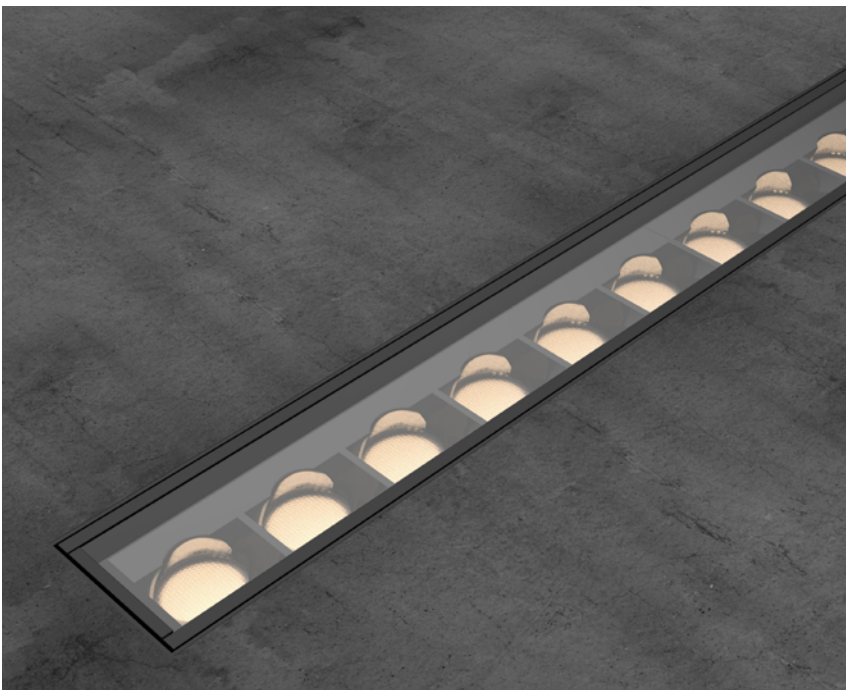

INGROUND

Actual

L= 12^{13/16}" | 24^{5/8}" | 36^{7/16}" | 48^{1/4}" | 60" | Continuous runs

W1= 3" | W2= 3^{3/4}"

H= 3^{5/8}"