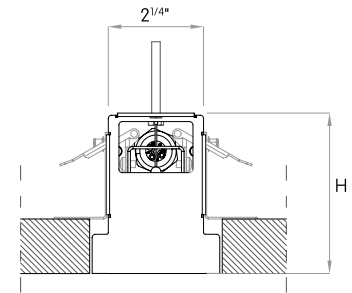

L= 13³/₁₆" | 25" | 36¹³/₁₆" | 48⁵/₈" | 60⁷/₁₆" | Continuous runs

W= 3⁷/₁₆"

H= 3⁹/₁₆"

MOUNTING FLEXIBILITY

 ($L+1/16'' \times W+1/16''$)

RECESSED TRIMLESS

Actual

L= 24^{5/8}" | 36^{3/8}" | 48^{1/4}" | 60" | Continuous runs

W= 2^{15/16}"

H= 3^{1/16}"

INGROUND

Actual

L= 12^{13/16}" | 24^{5/8}" | 36^{7/16}" | 48^{1/4}" | 60" | Continuous runs

W1= 3" | W2= 3^{3/4}"

H= 3^{5/8}"

MOUNTING FLEXIBILITY

PENDANT

Actual
 L= 24¹/₂" | 36⁵/₁₆"
 | 48¹/₈" | 59¹⁵/₁₆" |
 Continuous runs
 W= 2¹³/₁₆"
 H= 3⁹/₁₆"
 X= 59"

WALL MOUNTED

Actual
 L= 24¹/₂" | 36⁵/₁₆" | 48¹/₈" | 59¹⁵/₁₆" | Continuous runs
 W= 2¹³/₁₆"
 H= 3⁹/₁₆"

DIMENSIONS TABLE

		12"		24"		36"		48"		60"					
		Height		Width		Actual Length		Actual Length		Actual Length					
		mm	inch	mm	inch	mm	inch	mm	inch	mm	inch				
Surface Mounted		91	3 9/16	72	2 13/16			623	24 1/2	923	36 5/16	1223	48 1/8	1523	59 15/16
Recessed with Trim		91	3 9/16	88	3 7/16	335	13 3/16	635	25	935	36 13/16	1235	48 5/8	1535	60 7/16
Recessed Trimless		93	3 11/16	75	2 15/16			625	24 5/8	925	36 3/8	1225	48 1/4	1525	60
Pendant		91	3 9/16	72	2 13/16			623	24 1/2	923	36 5/16	1223	48 1/8	1523	59 15/16
Inground (with housing)		92	3 5/8	95	3 3/4	325	12 13/16	625	24 5/8	925	36 7/16	1225	48 1/4	1525	60
Wall Mounted		91	3 9/16	72	2 13/16			623	24 1/2	923	36 5/16	1223	48 1/8	1523	59 15/16