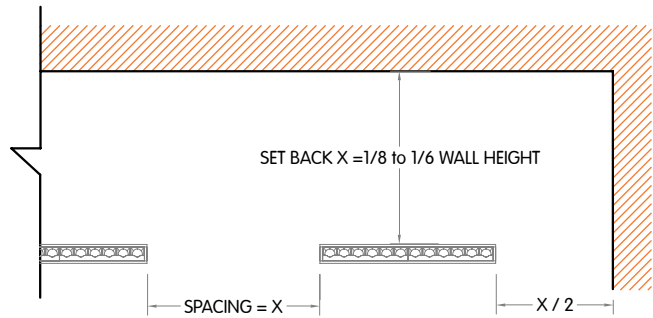

OPTICAL FLEXIBILITY

BAFFLED WALLWASHER

Billet wallwash provides even illumination of vertical surfaces with a flexible setback of 1/8 to 1/6 of the wall height. This optic is ideal for washing large areas where exceptional uniformity is required.