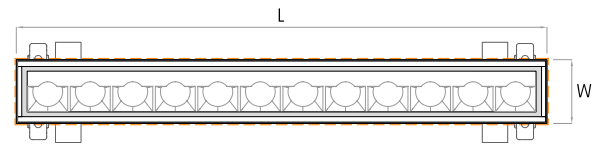

L= 13³/₁₆" | 25" | 36¹³/₁₆" | 48⁵/₈" | 60⁷/₁₆" | Continuous runs

W= 3⁷/₁₆"

H= 3⁹/₁₆"

MOUNTING FLEXIBILITY

 ($L+1/16'' \times W+1/16''$)

RECESSED TRIMLESS

Actual

L= 24^{5/8}" | 36^{3/8}" | 48^{1/4}" | 60" | Continuous runs

W= 2^{15/16}"

H= 3^{1/16}"

INGROUND

Actual

L= 12^{13/16}" | 24^{5/8}" | 36^{7/16}" | 48^{1/4}" | 60" | Continuous runs

W1= 3" | W2= 3^{3/4}"

H= 3^{5/8}"

MOUNTING FLEXIBILITY