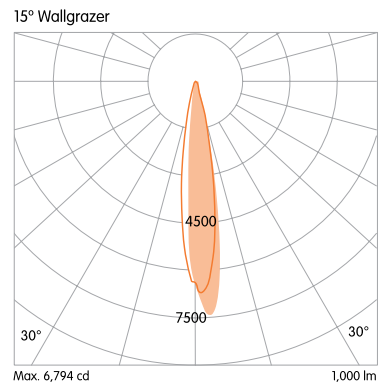

OPTICAL FLEXIBILITY

BAFFLED WALLWASHER

Billet wallwash provides even illumination of vertical surfaces with a flexible setback of 1/8 to 1/6 of the wall height. This optic is ideal for washing large areas where exceptional uniformity is required.

BAFFLED WALLGRAZER

Billet wallgrazer delivers maximum performance for emphasizing textured and rough vertical surfaces. The standard output illuminates walls up to 14'-0" with outstanding transversal and longitudinal glare control.