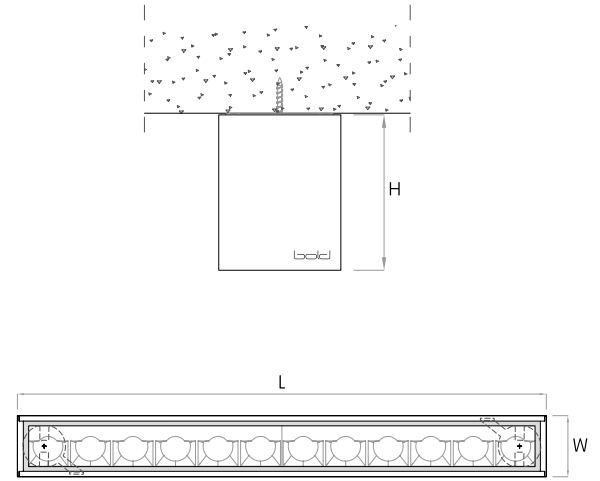

MOUNTING FLEXIBILITY

SURFACE MOUNTED

Actual

L= 24¹/₂" | 36⁵/₁₆" | 48¹/₈" | 59⁵/₁₆" | Continuous runs

W= 2¹³/₁₆"

H= 3⁹/₁₆"