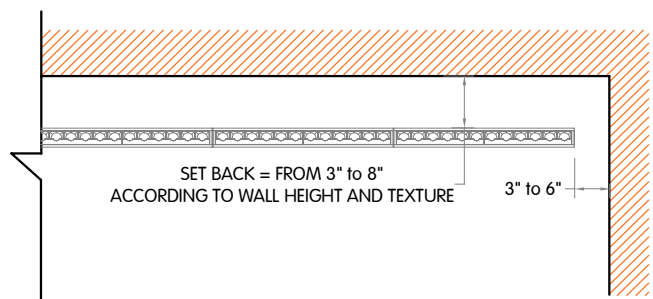

OPTICAL FLEXIBILITY

BAFFLED WALLWASHER

Billet wallwash provides even illumination of vertical surfaces with a flexible setback of 1/8 to 1/6 of the wall height. This optic is ideal for washing large areas where exceptional uniformity is required.

BAFFLED WALLGRAZER

Billet wallgrazer delivers maximum performance for emphasizing textured and rough vertical surfaces. The standard output illuminates walls up to 14'-0" with outstanding transversal and longitudinal glare control.