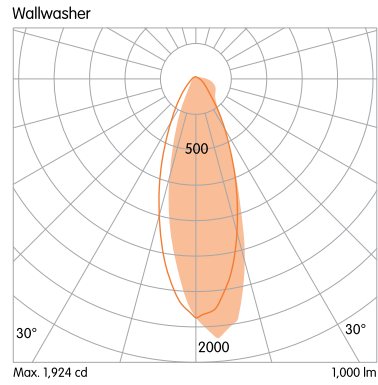

OPTICAL FLEXIBILITY

BAFFLED WALLWASHER

Billet wallwash provides even illumination of vertical surfaces with a flexible setback of 1/8 to 1/6 of the wall height. This optic is ideal for washing large areas where exceptional uniformity is required.