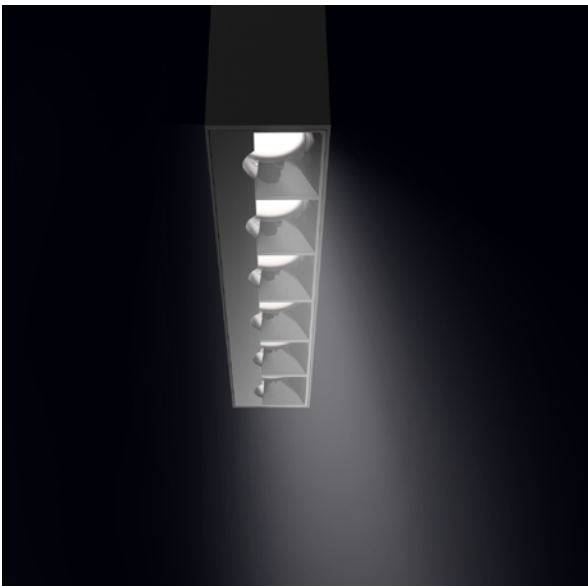

The Billet symmetrical baffles were designed to provide bold illumination while maintaining minimal glare. Like all Bold products, the Billet confidently delivers a flawless light distribution and a beautifully finished product.

OPTICAL FLEXIBILITY

BAFFLED WALLWASHER

Billet wallwash provides even illumination of vertical surfaces with a flexible setback of 1/8 to 1/6 of the wall height. This optic is ideal for washing large areas where exceptional uniformity is required.

BAFFLED WALLGRAZER

Billet wallgrazer delivers maximum performance for emphasizing textured and rough vertical surfaces. The standard output illuminates walls up to 14'-0" with outstanding transversal and longitudinal glare control.